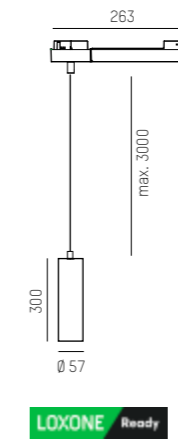

DIVO SHORT VOLARE

Lampada a sospensione LED in alluminio - superficie verniciata a polvere - corpo illuminante cilindrico - incl. 3000mm di cavo in plastica nero o bianco con rivestimento in plastica in base al colore della lampada - incl. converter - dimmerabile o non dimmerabile in base alla versione

Suspension LED en aluminium - surface thermolaquée - corps cylindrique - câble noir ou blanc de 3000 mm avec revêtement en plastique selon la couleur du luminaire - convertisseur inclus - dimmable ou non dimmable selon la version